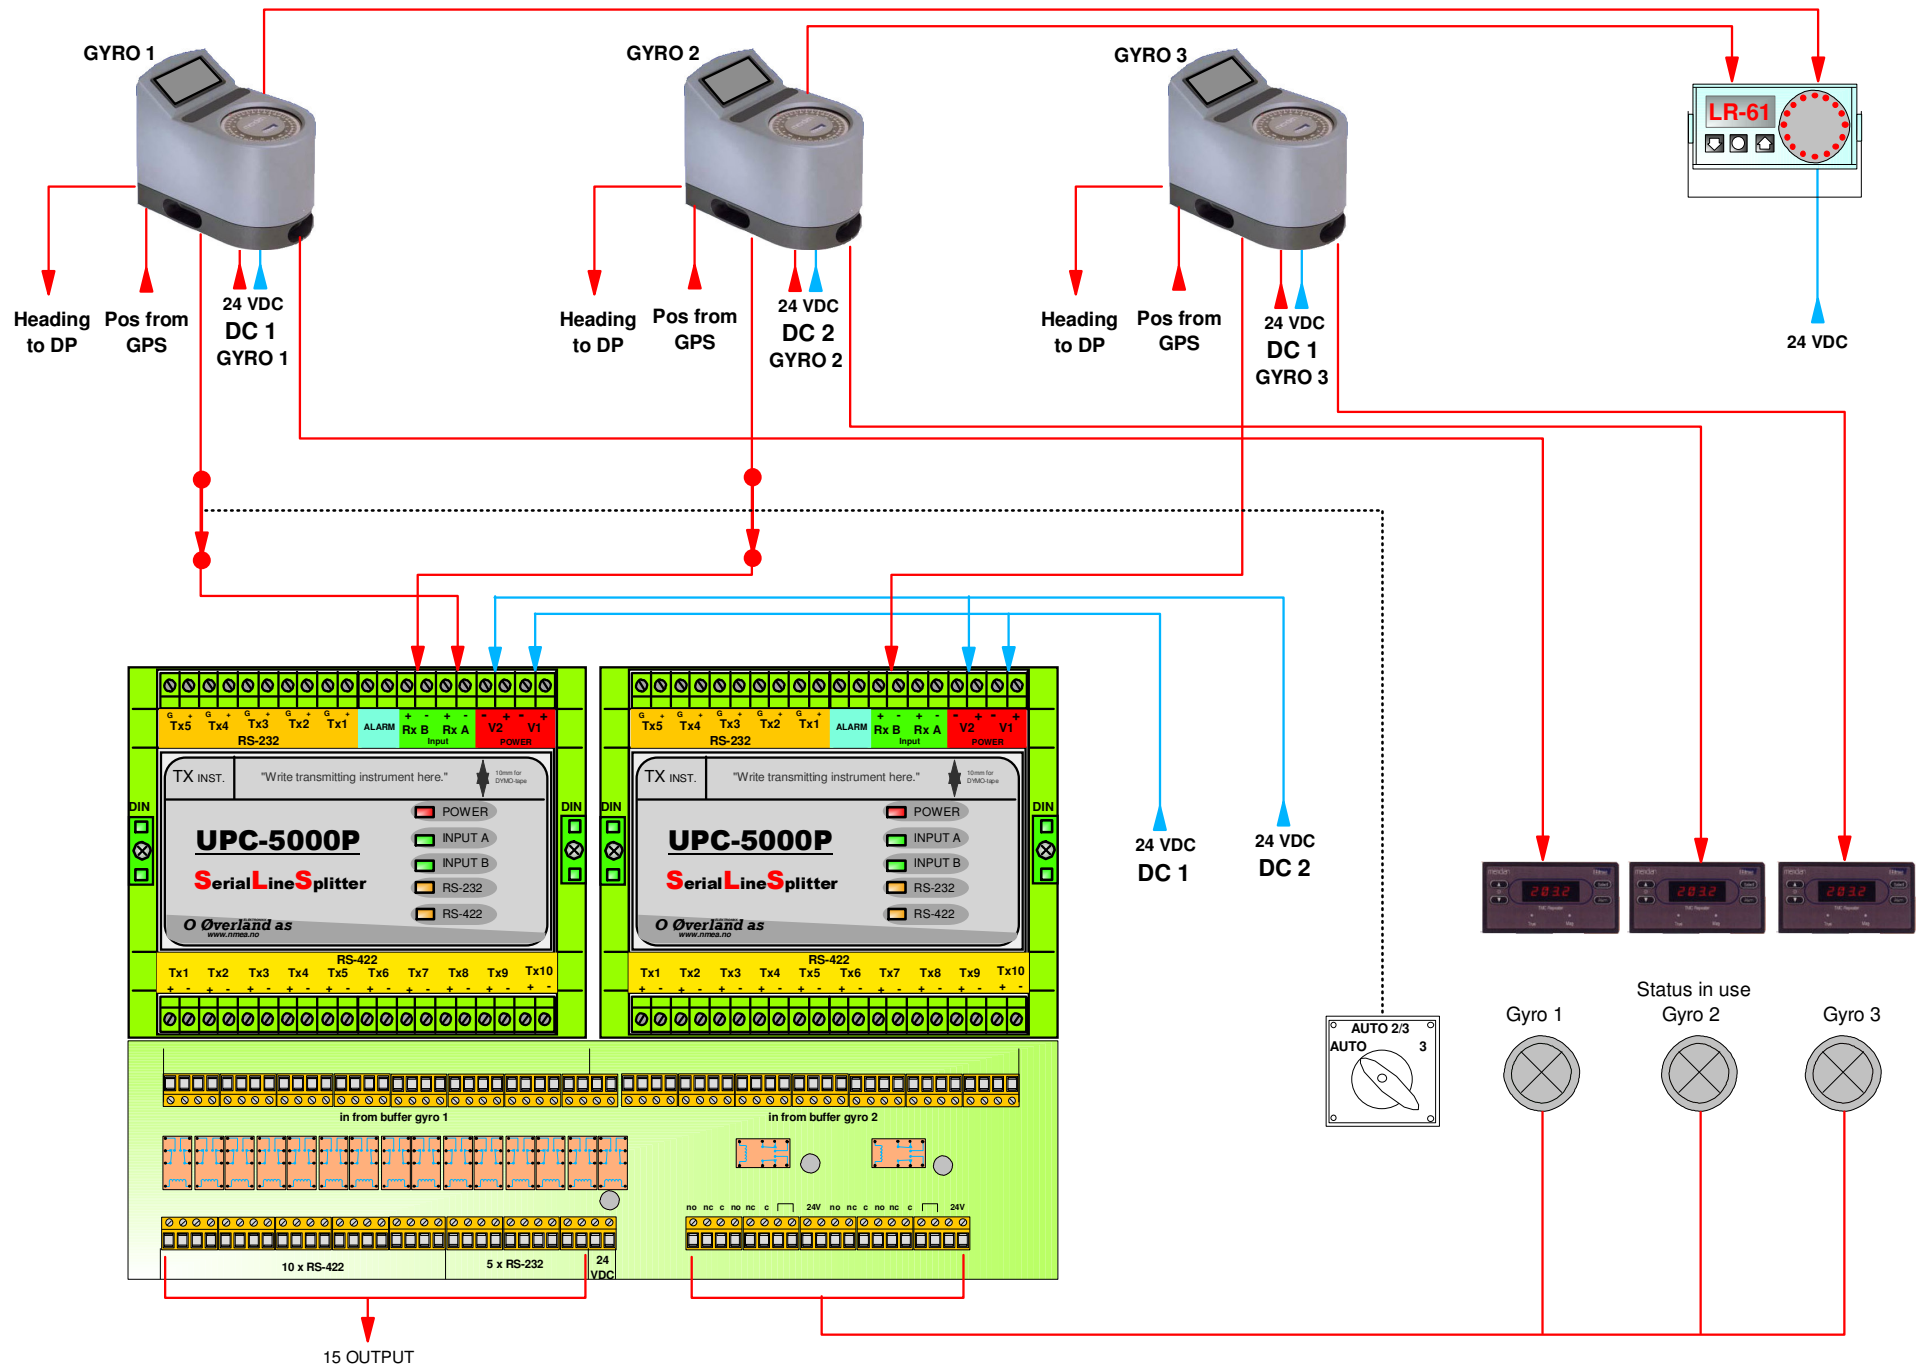

Fully redundant, with auto / manuel-switch. priority 1 - 2 - 3

4000 Airline Dr, Suite D Houston,
TX, 77022
Phone: +1-346-398-4400
Email: sales@delreypartners.com